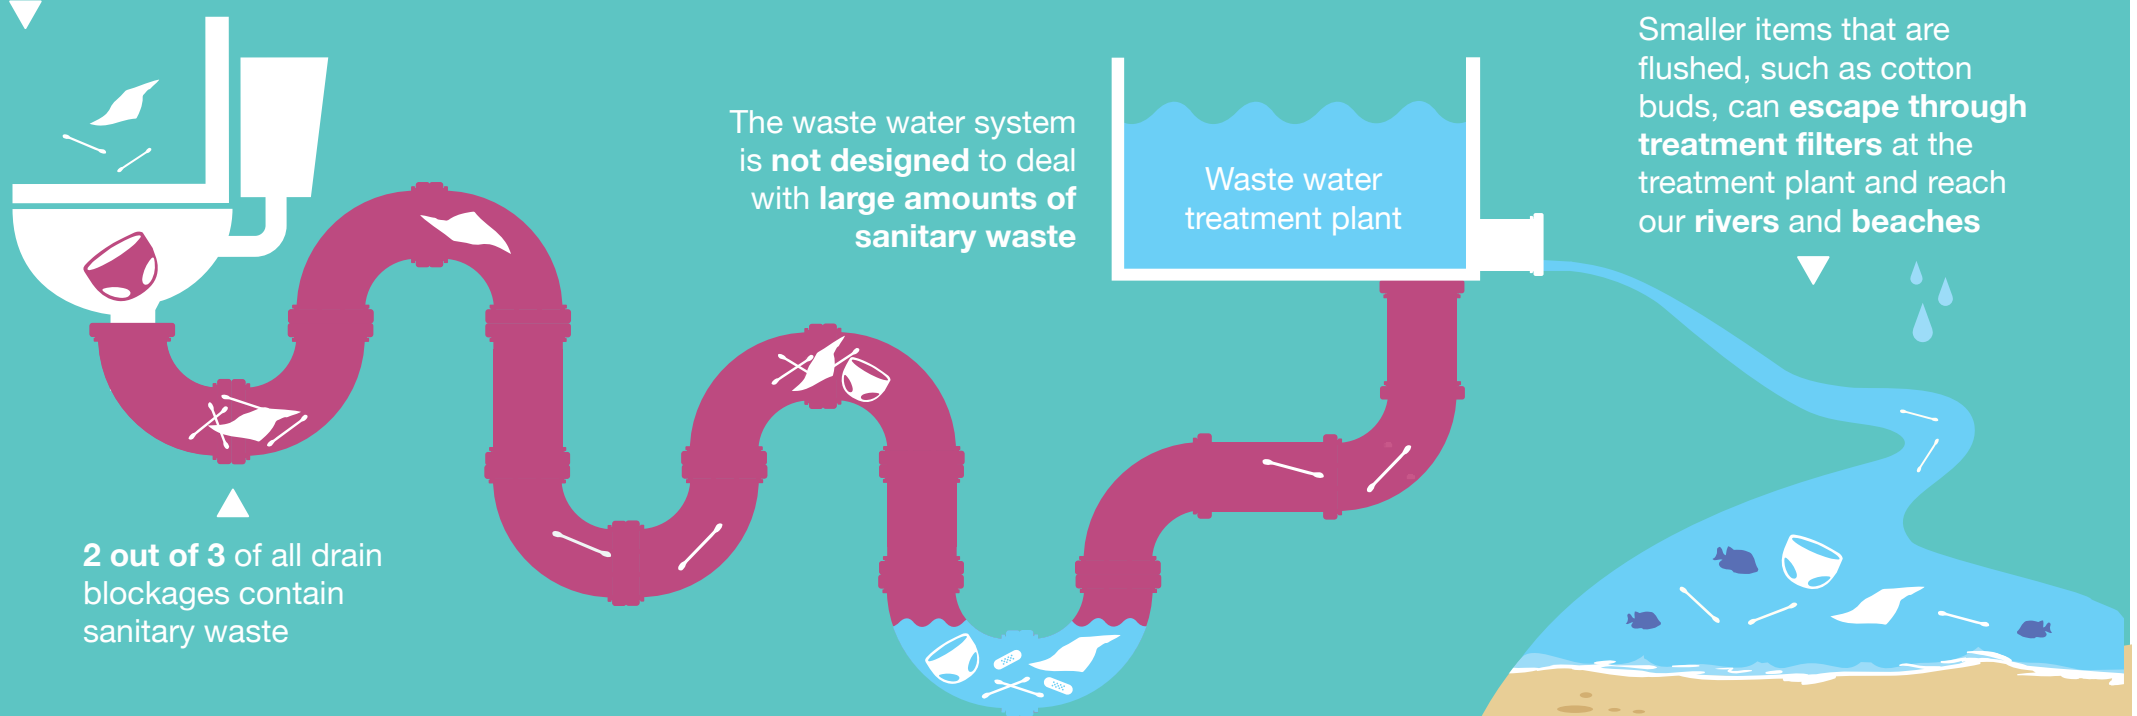

# THINK BEFORE YOU FLUSH

Think  
before  
you  
flush

Flushing items such as wet wipes down the toilet can cause pipe blockages and damage our marine environment

Thousands of sanitary products are flushed down the toilet every day, including wet wipes, cotton buds, and facial cleansing pads

2 out of 3 of all drain blockages contain sanitary waste

The waste water system is not designed to deal with large amounts of sanitary waste

Waste water treatment plant

Smaller items that are flushed, such as cotton buds, can escape through treatment filters at the treatment plant and reach our rivers and beaches

Sewage related litter causes harm to the environment and can pollute our water supply and coastlines

Think  
before  
you  
flush

Want to learn more? Visit  
[thinkbeforeyouflush.org](http://thinkbeforeyouflush.org)

 Clean  
Coasts  
An Taisce

 Uisce  
Éireann  
Irish Water

Think Before You Pour is operated by An Taisce's Clean Coasts Programme in partnership with Uisce Éireann